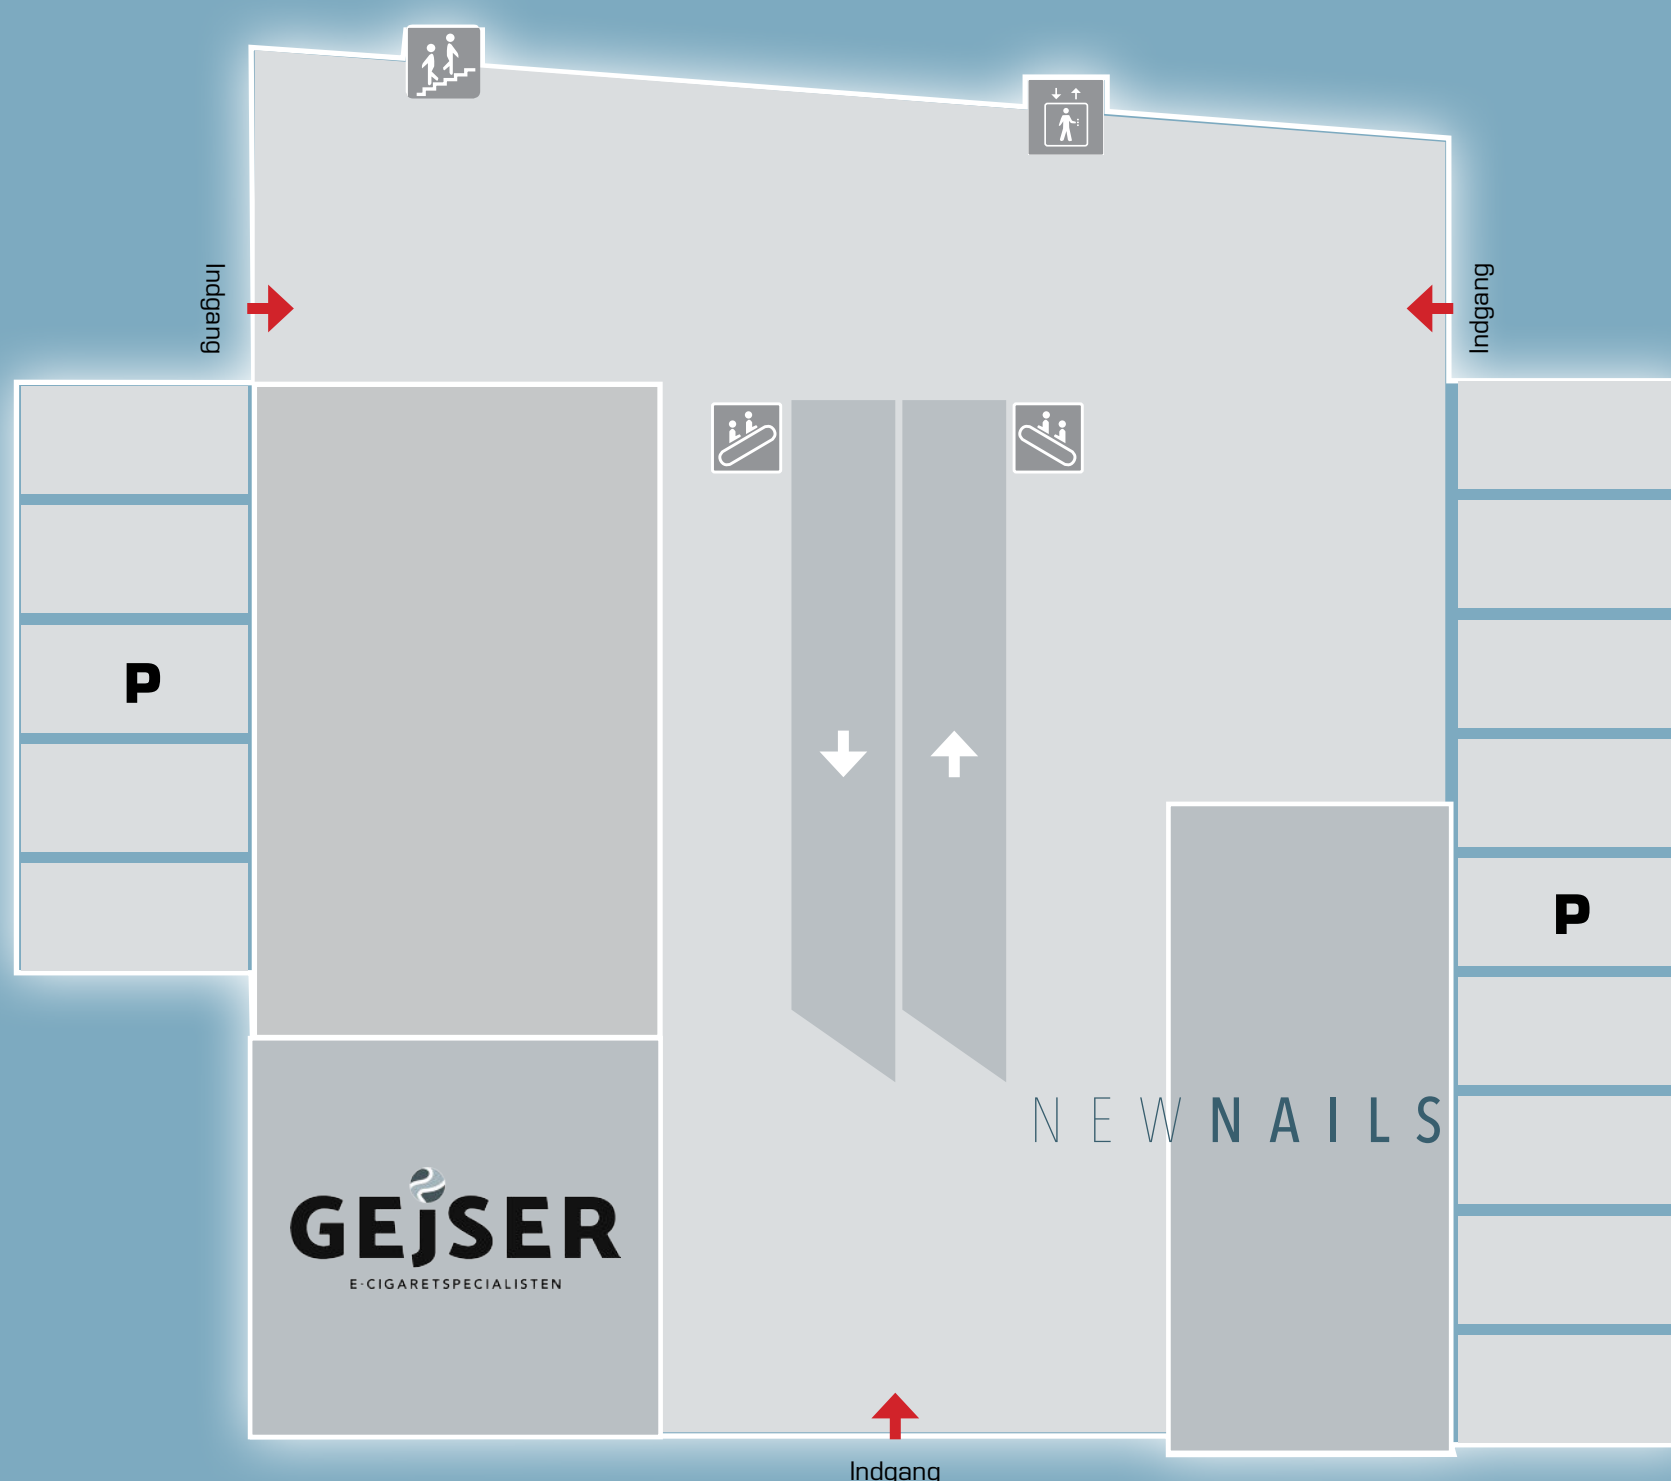

ÅBNINGSTIDER

SHOPPING

MAN. - FRE. 10 - 19

LØR. OG 1. SØN. 10 - 16

KVICKLY

MAN. - LØR. 7 - 19

SØNDAG 7 - 16

METROPOL

ShoppingCenter